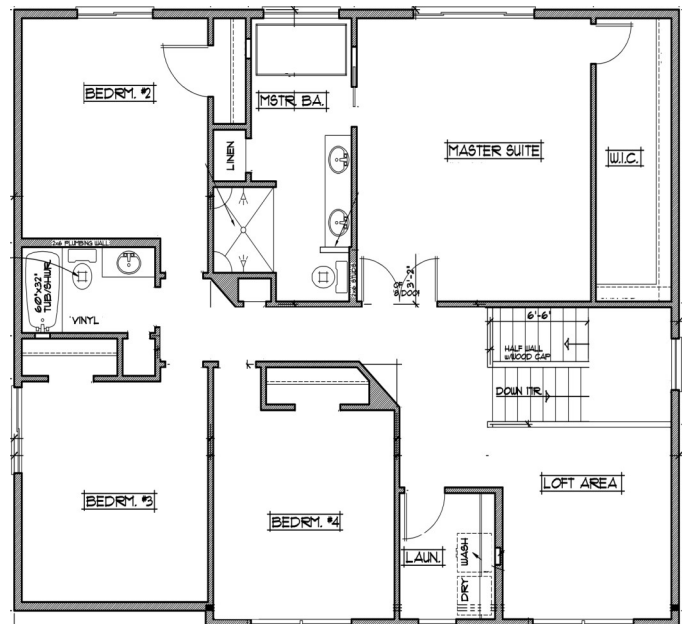

The "Tuscany" Plan

- 4 Bedrooms
- 3 Bathrooms
- 3 Car Garage
- 2,933 Finished Sq. Ft.
- Two Story

Century Building Team, LLC.
 www.CenturyTeamInc.com
 O: (651) 466-0609
 F: (651) 433-4275
 info@centuryteaminc.com
 MN Lic. #: BC650854