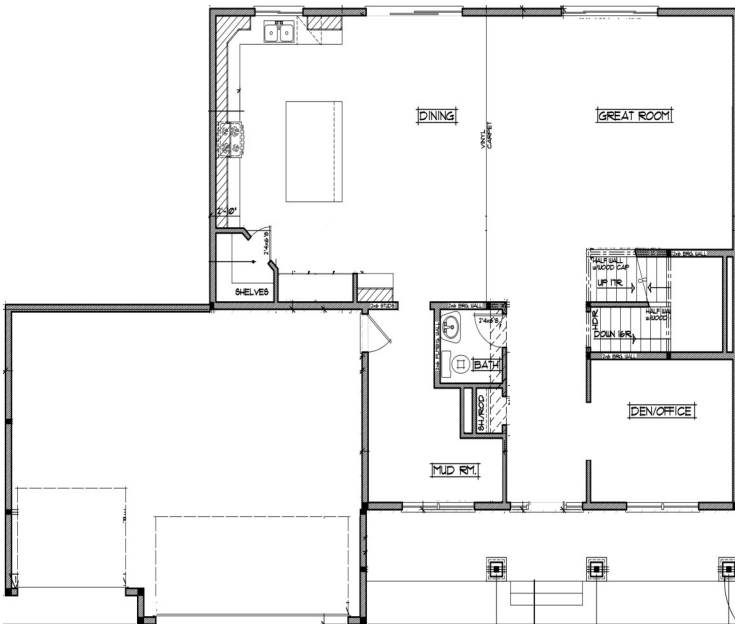

The "Tuscany" Plan

- 4 Bedrooms
- 3 Bathrooms
- 3 Car Garage
- 2,933 Finished Sq. Ft.
- Two Story

Century Building Team, LLC.
 www.CenturyTeamInc.com
 O: (651) 466-0609
 F: (651) 433-4275
 info@centuryteaminc.com
 MN Lic. #: BC650854